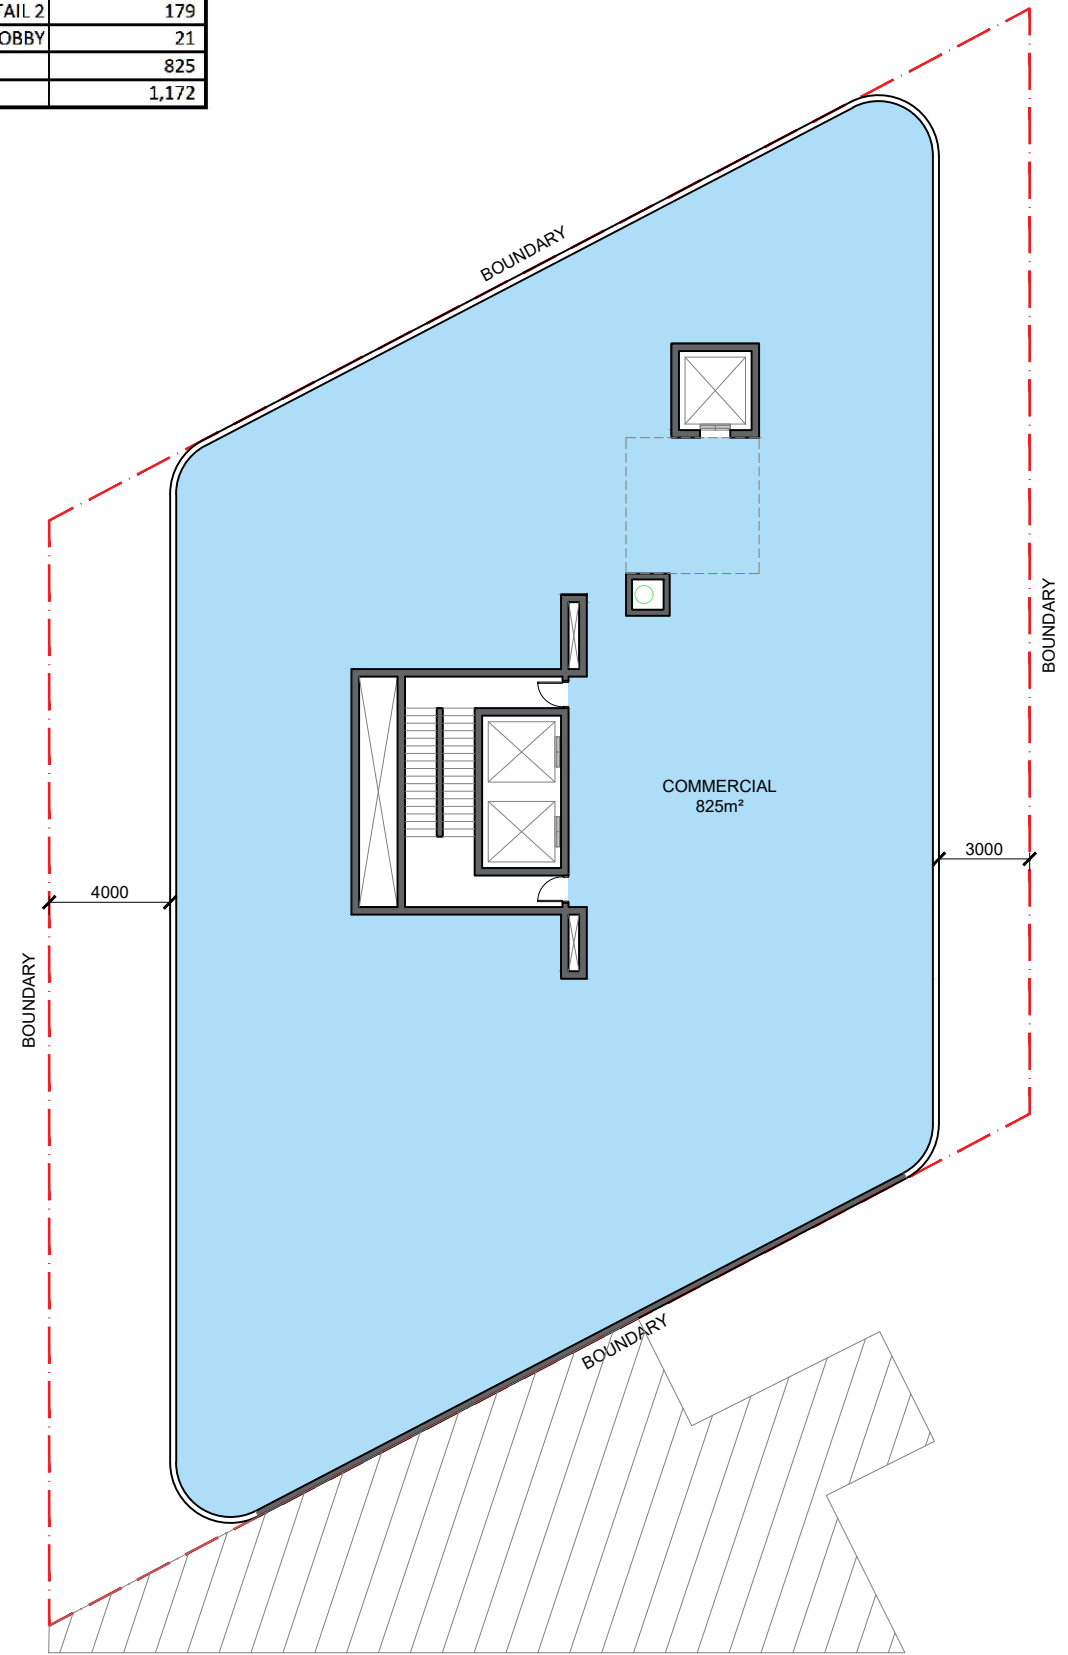

GROUND FLOOR PLAN
scale 1:250@A4
2 OCTOBER 2020

RETAIL & COMMERCIAL SCHEDULE	
LEVEL	AREA (m ²)
GROUND FLOOR PLAN	
RETAIL 1	147
RETAIL 2	179
LOBBY	21
PODIUM LEVEL 1	825
	1,172

PODIUM LEVEL 1 FLOOR PLAN
scale 1:250@A4